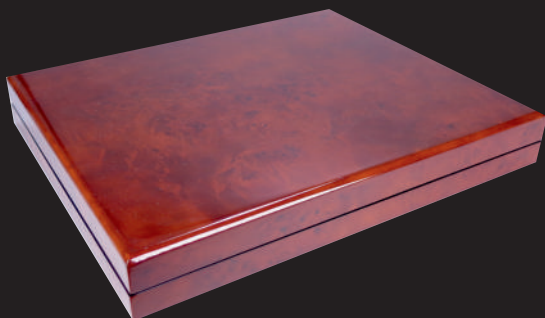

Box Name: L
Inside Size: 180x179x17mm
Art.-Code: #980484

Box Name: XL
Inside Size: 251x211x17mm
Art.-Code: #981541

Hochglanz Holz

Box Name: S
Inside Size: 131x85x15mm
Art.-Code: #979305

Box Name: Long
Inside Size: 200x81x12,5mm
Art.-Code: #980178